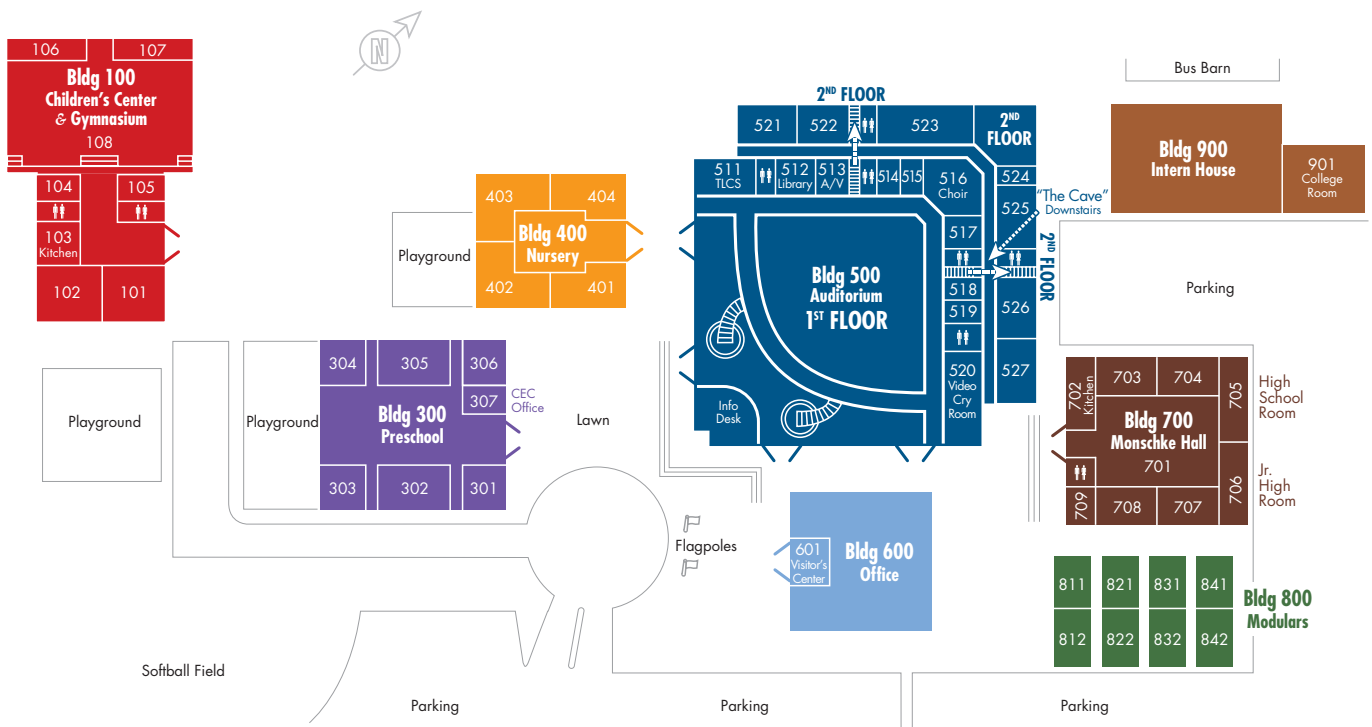

- Hwy 1 to Park Ave exit
- From Hwy 1 Northbound, turn right
- From Hwy 1 Southbound, turn left
- Turn right on Cabrillo College Drive
- Twin Lakes Church is on the left

CAMPUS MAP

DIRECTORY

WEEKEND PROGRAMS

Main Service: 500 Bldg
Visitor Center: 600 Bldg
Venue Service: 700 Bldg
Wed. Night Classes: 700 Bldg
Jr. High: Room 706
High School: Room 705

CHILDREN & STUDENTS

Infants & Toddlers: 400 Bldg
Children ages 2-5: 300 Bldg
Kindergarten: 400 Bldg
Grades 1-5: 100 Bldg
Jr. High: Room 706
High School: Room 705
College: Room 901

BUILDING INDEX

Children's Center: 100 Bldg
Preschool (CEC): 300 Bldg
Nursery: 400 Bldg
Auditorium: 500 Bldg
Office: 600 Bldg
Monschke Hall: 700 Bldg
Modulares: 800 Bldg
Intern House: 900 Bldg